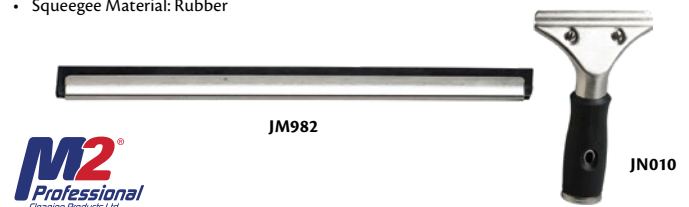

EXTENSION HANDLES

- Fluted aluminum for extra strength
- Use on all acme threaded and 1" friction-fit handle sockets
- Telescoping sections increase in diameter
- Diameter: 1"
- Tip Style: Threaded Taper
- Type: Telescopic

BRASS WINDOW SQUEEGEES

Model No.	Mfg. No.	Description	Price /Each
JM972	WS-BR00	Brass Squeegee Handle	
JM974	WS-BR18	Brass Window Squeegee Blade 18"	
JM977	WS-RU18	Replacement Squeegee Blade 18"	
JM973	WS-BR14	Brass Window Squeegee Blade 14"	
JM976	WS-RU14	Replacement Squeegee Blade 14"	

SCRAPERS

WIDE FLEX FLOOR SCRAPER WITH HANDLE

- Handle Length: 48"
- Blade Width: 4"
- Handle Material: Aluminum

Model No. JM979
Mfg No. WS-SC48
Price/Each \$

SMALL SCRAPER

- Floor and window scraper features dull side for floors and sharper side for windows
- Blade Material: Steel
- Blade Width: 4"
- Blade Length: 8-1/2"
- Handle Material: Plastic

Model No. JM980
Mfg No. WS-SR01510
Price/Each \$

WINDOW SQUEEGEES

- Frame Material: Stainless Steel
- Squeegee Material: Rubber

Model No.	Mfg. No.	Description	Blade Length"	Price /Each
JN011	-	Window Squeegee with Handle	12	
JN012	-	Window Squeegee with Handle	14	
JN010	-	Window Squeegee with Handle	18	
JN031	WS-SS12	Window Squeegee Blade	12	
JM982	WS-SS14	Window Squeegee Blade	14	
JN030	WS-SS18	Window Squeegee Blade	18	