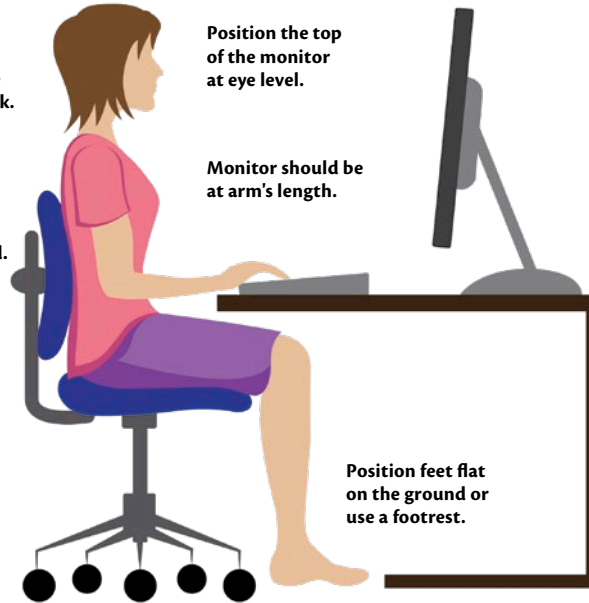

## THE OFFICE CHAIR

ONE OF THE MOST IMPORTANT COMPONENTS OF A PROPER WORKSTATION

Adjust the backrest height so that the lumbar support rests at the lower back.

Elbows are bent at 90°.

Wrists are straight and fingers relaxed.

Seat with waterfall design promotes circulation in legs.

Independent back angle and height adjustment.

Adjust the height of the chair so that knees and hips are at 90°.